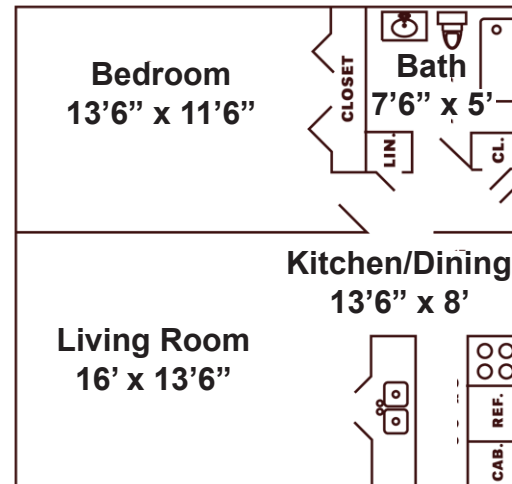

PARKVIEW APARTMENTS

1700 N Walnut Street

VARSITY PROPERTIES

1 Bed / 1 Bath / 1 Level
approx 600 sq ft

Included Amenities

- Water
- Parking
- Trash Pick-up
- On-Site Management
- 24-Hr Maintenance
- On-Site Washer / Dryer
- Cable Ready

Additional Perks

- Semester and Yearly Leases
- IU Buses A, X, W, & Night Owl
- Bloomington Transit
- Cat Friendly
- Pay Rent Online

No Security Deposit

Monthly Rent Per Person $ _____

Contact Info

- Email varsityproperties@gmail.com
- Phone 812-334-0333
- Website LiveByTheStadium.com
- Location 2015 N Dunn Street
  Bloomington, IN 47408