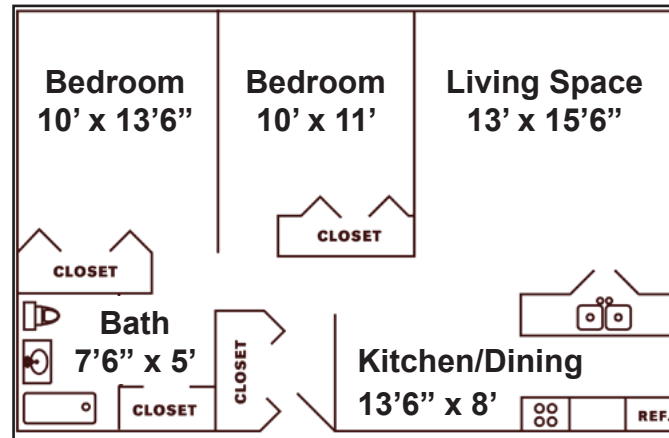

PARKVIEW APARTMENTS

1700 N Walnut Street

VARSITY P PROPERTIES

2 Bed / 1 Bath / 1 Level
approx 815 sq ft

Included Amenities

- Water
- Parking
- Trash Pick-up
- On-Site Management
- 24-Hr Maintenance
- On-Site Washer / Dryer
- Cable Ready

Additional Perks

- Semester and Yearly Leases
- IU Buses A, X, W, & Night Owl
- Bloomington Transit
- Cat Friendly
- Pay Rent Online

No Security Deposit

Monthly Rent Per Person $ _____

Contact Info

- Email varsityproperties@gmail.com
- Phone 812-334-0333
- Website LiveByTheStadium.com
- Location 2015 N Dunn Street
  Bloomington, IN 47408