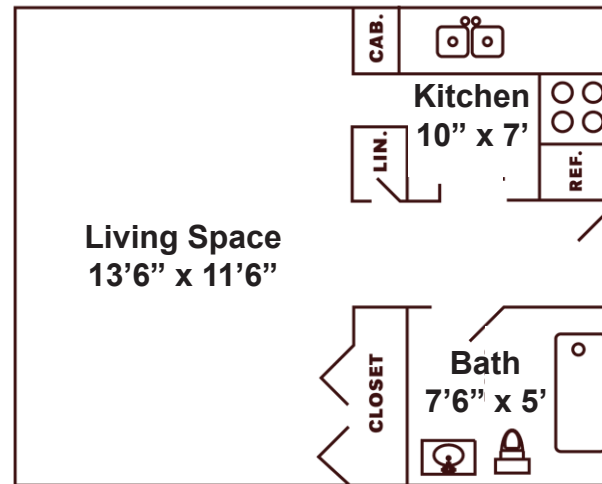

PARKVIEW APARTMENTS

1700 N Walnut Street

VARSITY PROPERTIES

1 Bed / 1 Bath / 1 Level

approx 385 sq ft

Included Amenities

- Water
- Parking
- Trash Pick-up
- On-Site Management
- 24-Hr Maintenance
- On-Site Washer / Dryer
- Cable Ready

Additional Perks

- Semester and Yearly Leases
- IU Buses A, X, W, & Night Owl
- Bloomington Transit
- Cat Friendly
- Pay Rent Online

No Security Deposit

Monthly Rent Per Person $ _____

Contact Info

- Email varsityproperties@gmail.com
- Phone 812-334-0333
- Website LiveByTheStadium.com
- Location 2015 N Dunn Street
  Bloomington, IN 47408