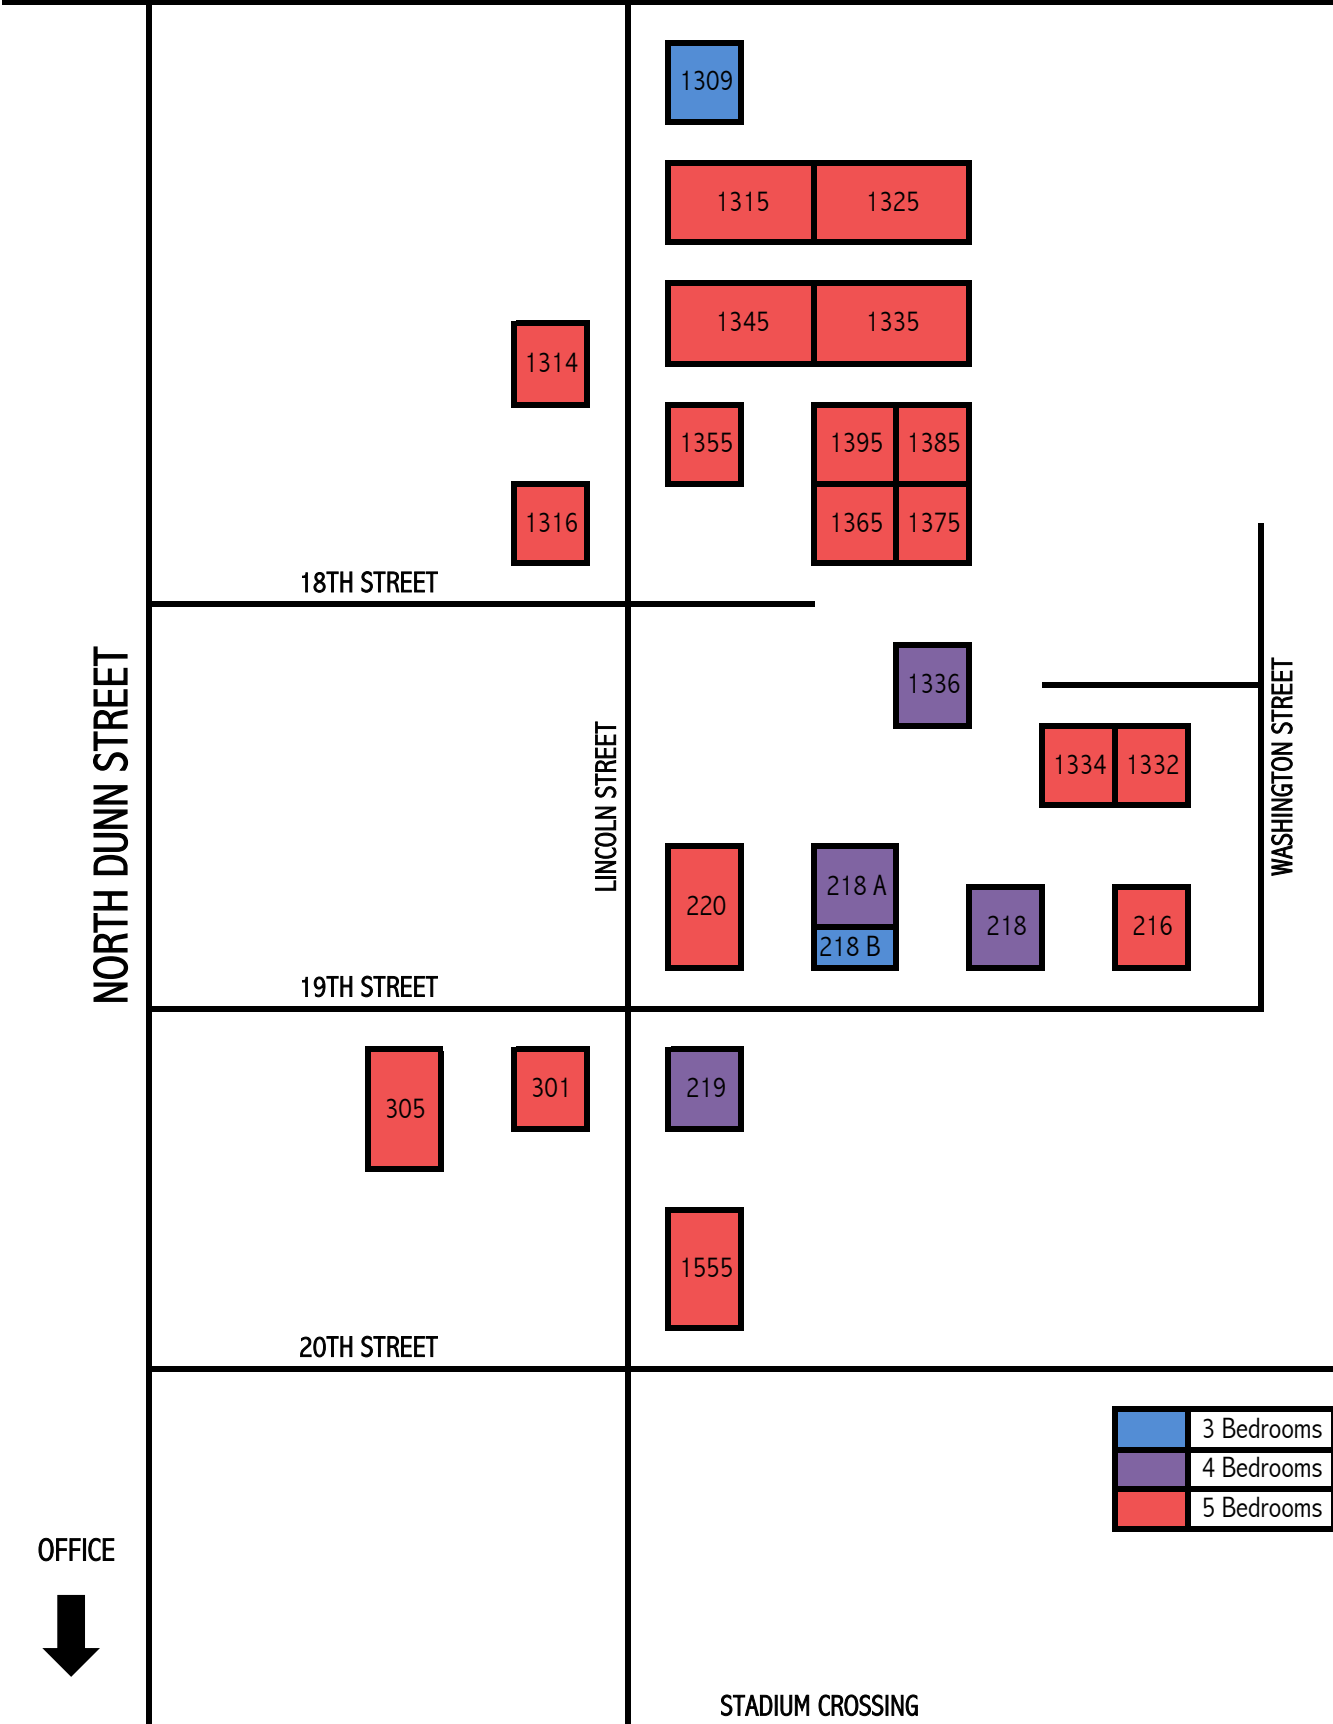

UNIVERSITY VILLAGE

OFFICE

STADIUM CROSSING